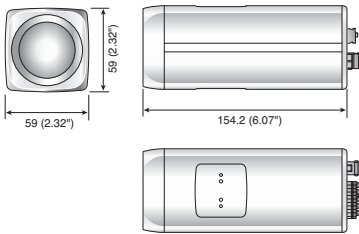

Dimensions

Unit : mm (inch)

SCZ-3250N/2250N/3250P/2250P