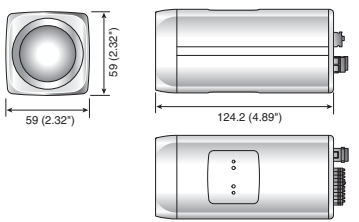

SCZ-3250ND/2250ND/3250PD/2250PD

The Eco mark represents Samsung Techwin's will to create environment-friendly products, and indicates that the product satisfies the EU RoHS Directive.

Design and specifications are subject to change without notice.

SAMSUNG TECHWIN CO., LTD.

701, Sampyeong-dong, Bundang-gu, Seongnam-si, Gyeonggi-do Korea 463-400
Tel : +82-70-7147-8741~8749, 8752~8760 Fax : +82-31-8018-3745
www.samsungsecurity.com www.samsungcctv.com

■ DISTRIBUTED BY