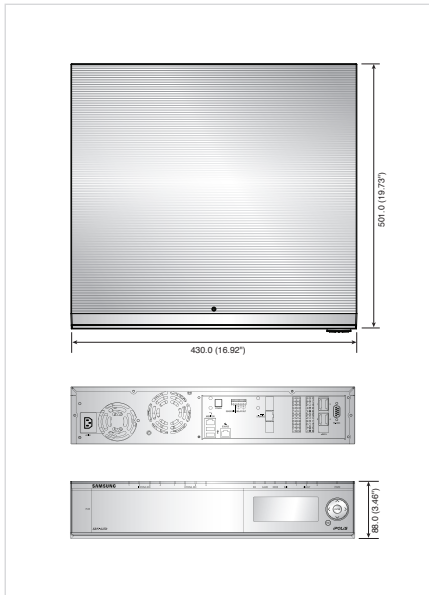

Dimensions

Unit : mm (inch)

(*1) Up to 5Mbps for each camera
(*2) VAPIX MPEG4 Model, Some functions are limited

The Eco mark represents Samsung Techwin's will to create environment-friendly products, and indicates that the product satisfies the EU RoHS Directive.

Design and specifications are subject to change without notice.

SAMSUNG TECHWIN CO., LTD.
701, Sampyeong-dong, Bundang-gu, Seongnam-si, Gyeonggi-do Korea 463-400
Tel : +82-70-7147-8741~8749, 8752~8760 Fax : +82-31-8018-3745
www.samsungsecurity.com www.samsungcctv.com

DISTRIBUTED BY